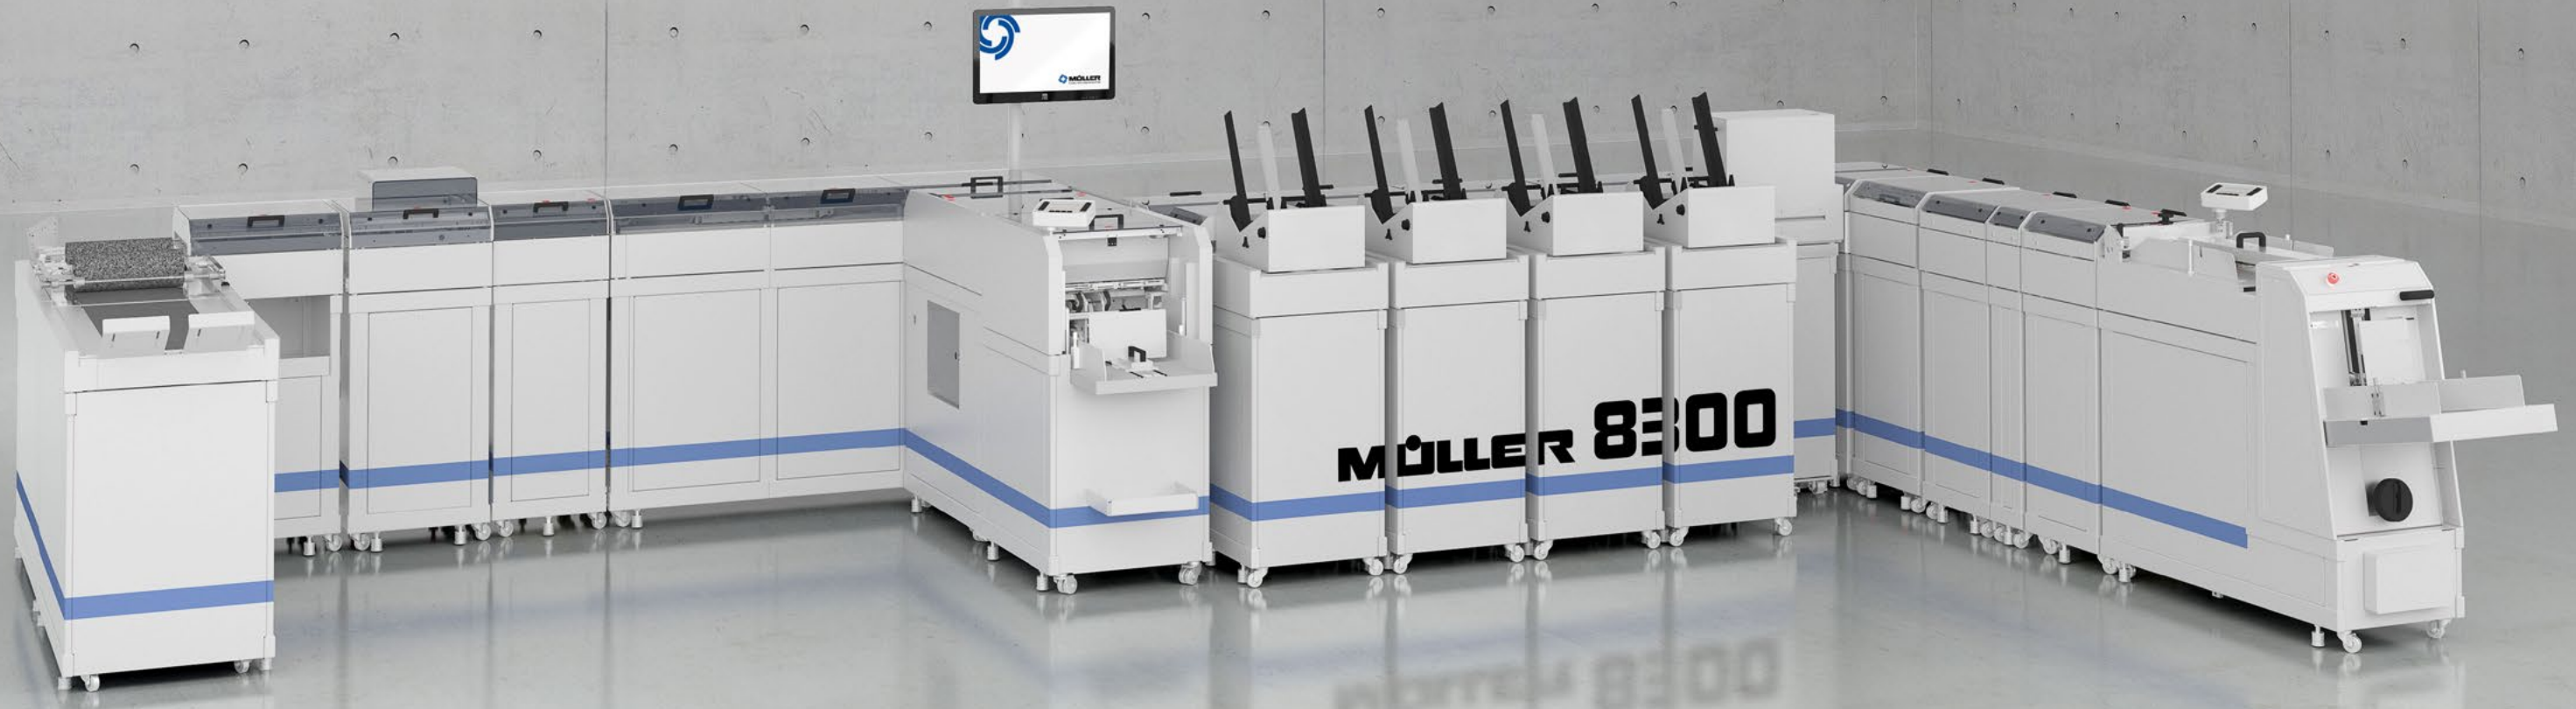

# 8300

FLEXIBLE MULTIFORMAT INSERTING SYSTEM

**MÜLLER 8300**

# MÜLLER 8300 FLEXIBLE MULTIFORMAT INSERTING SYSTEM

The Müller 8300 Multifomat Inserting System stands for high-quality and secure inserting of confidential documents as well as for processing different envelope formats. Thanks to simple and fast job set-up for format changes and ultimate flexibility due to the modular design, the Müller 8300 adapts perfectly to increasingly complex applications.

In particular, the multi-channel system from Müller, which is freely configurable from 2 to 15 stations, enables this unique flexibility. This allows multi-channel applications with reading and enclosures to be produced in any order. Whether as a cut-sheet or from the web, with or without reading, un- or prefolded enclosures – almost anything is possible.

Nearly all transaction applications from personalized large and small jobs to direct mail applications can be handled with the Müller 8300. The intuitive Müller software provides the necessary security and guarantees complete traceability throughout the entire production process.